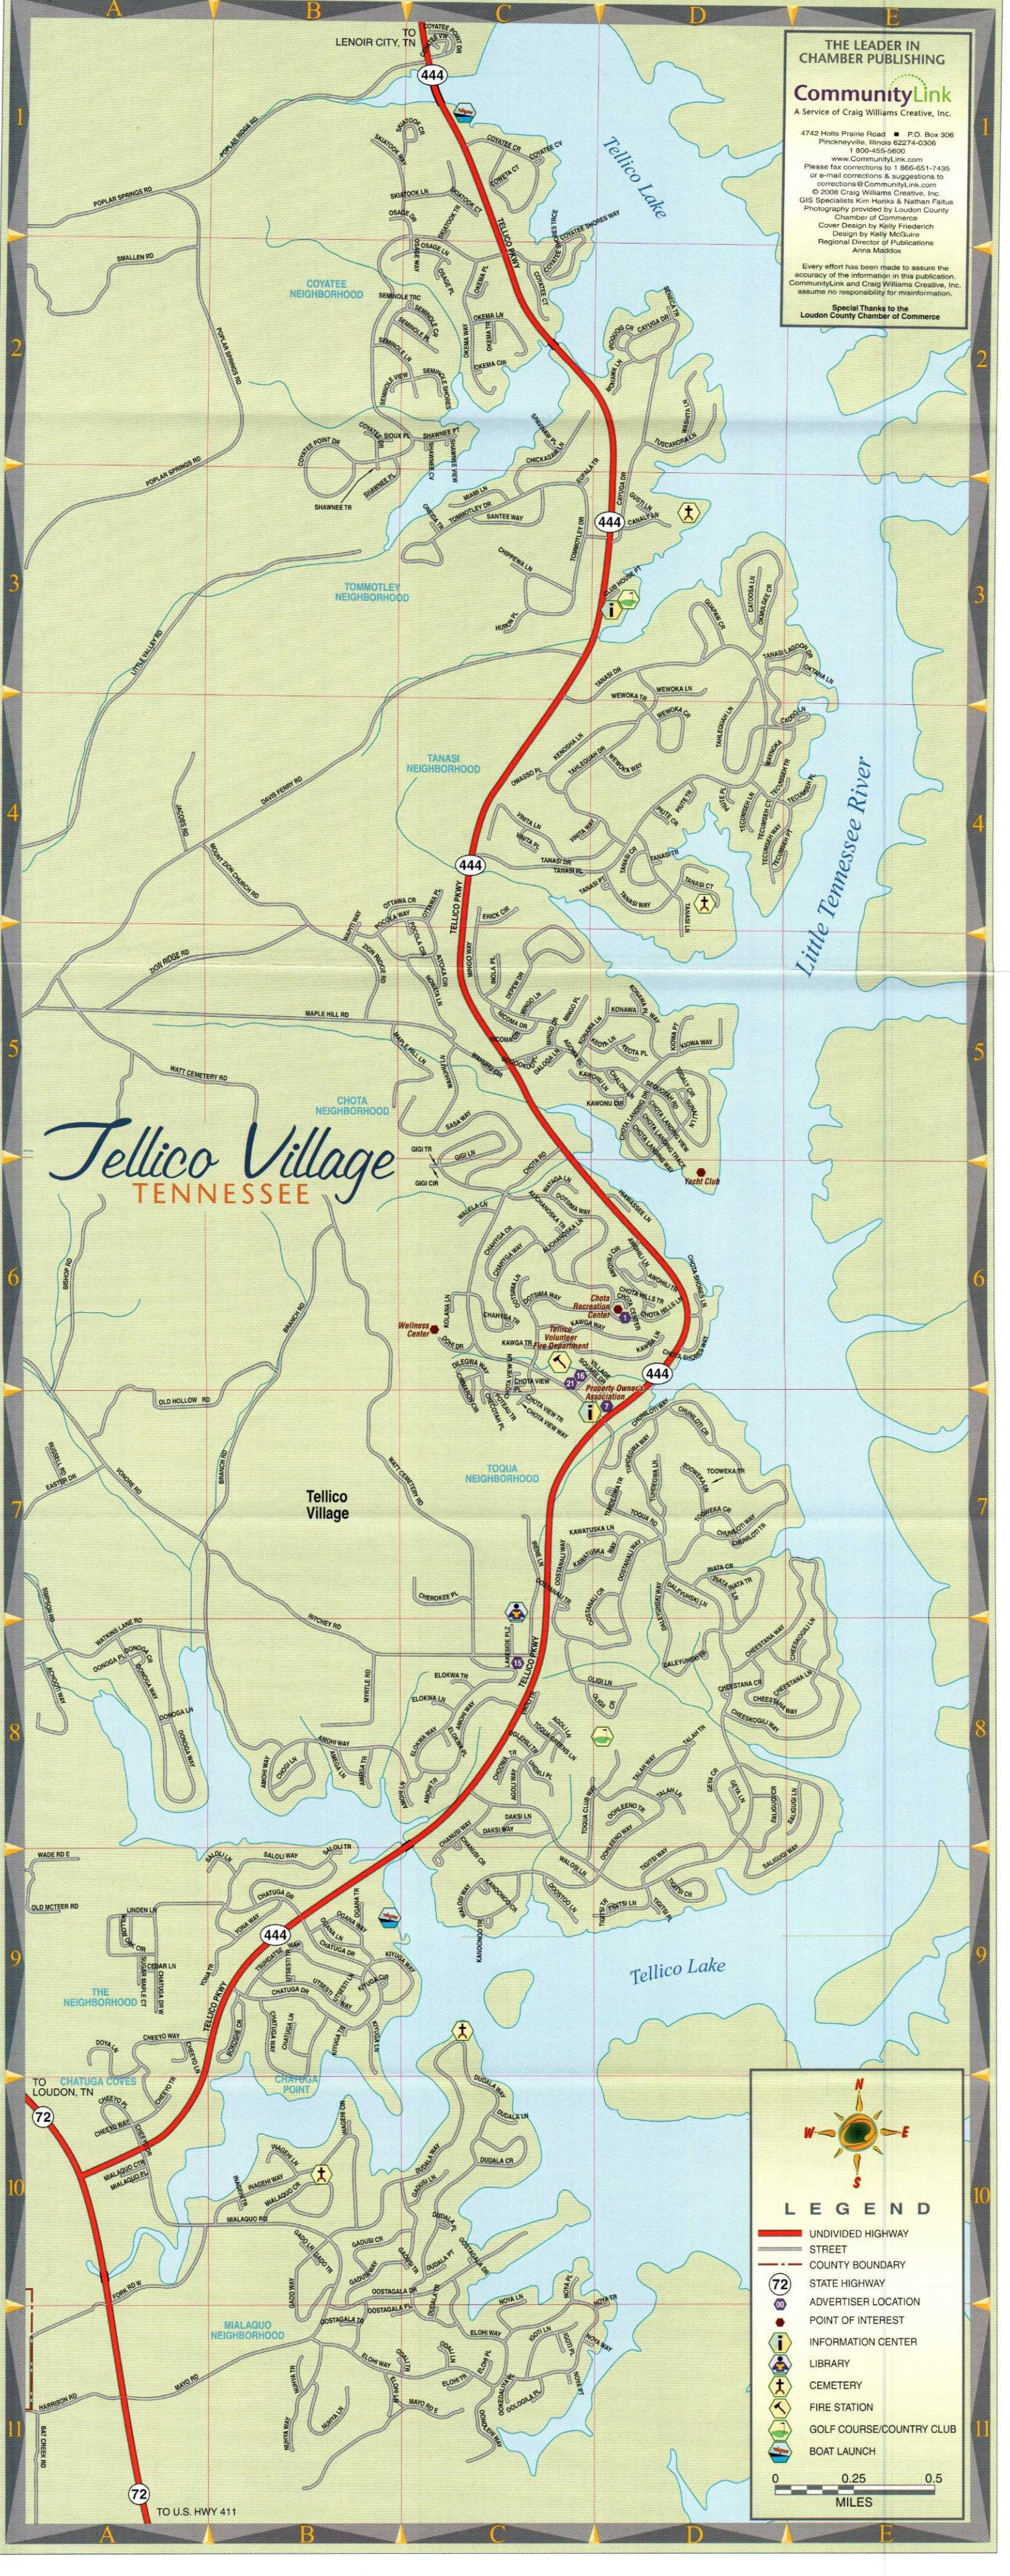

Tellico Village

TENNESSEE

LEGEND

- UNDIVIDED HIGHWAY
- STREET
- COUNTY BOUNDARY
- STATE HIGHWAY
- ADVERTISER LOCATION
- POINT OF INTEREST
- INFORMATION CENTER
- LIBRARY
- CEMETERY
- FIRE STATION
- GOLF COURSE/COUNTRY CLUB
- BOAT LAUNCH

0 0.25 0.5
MILES